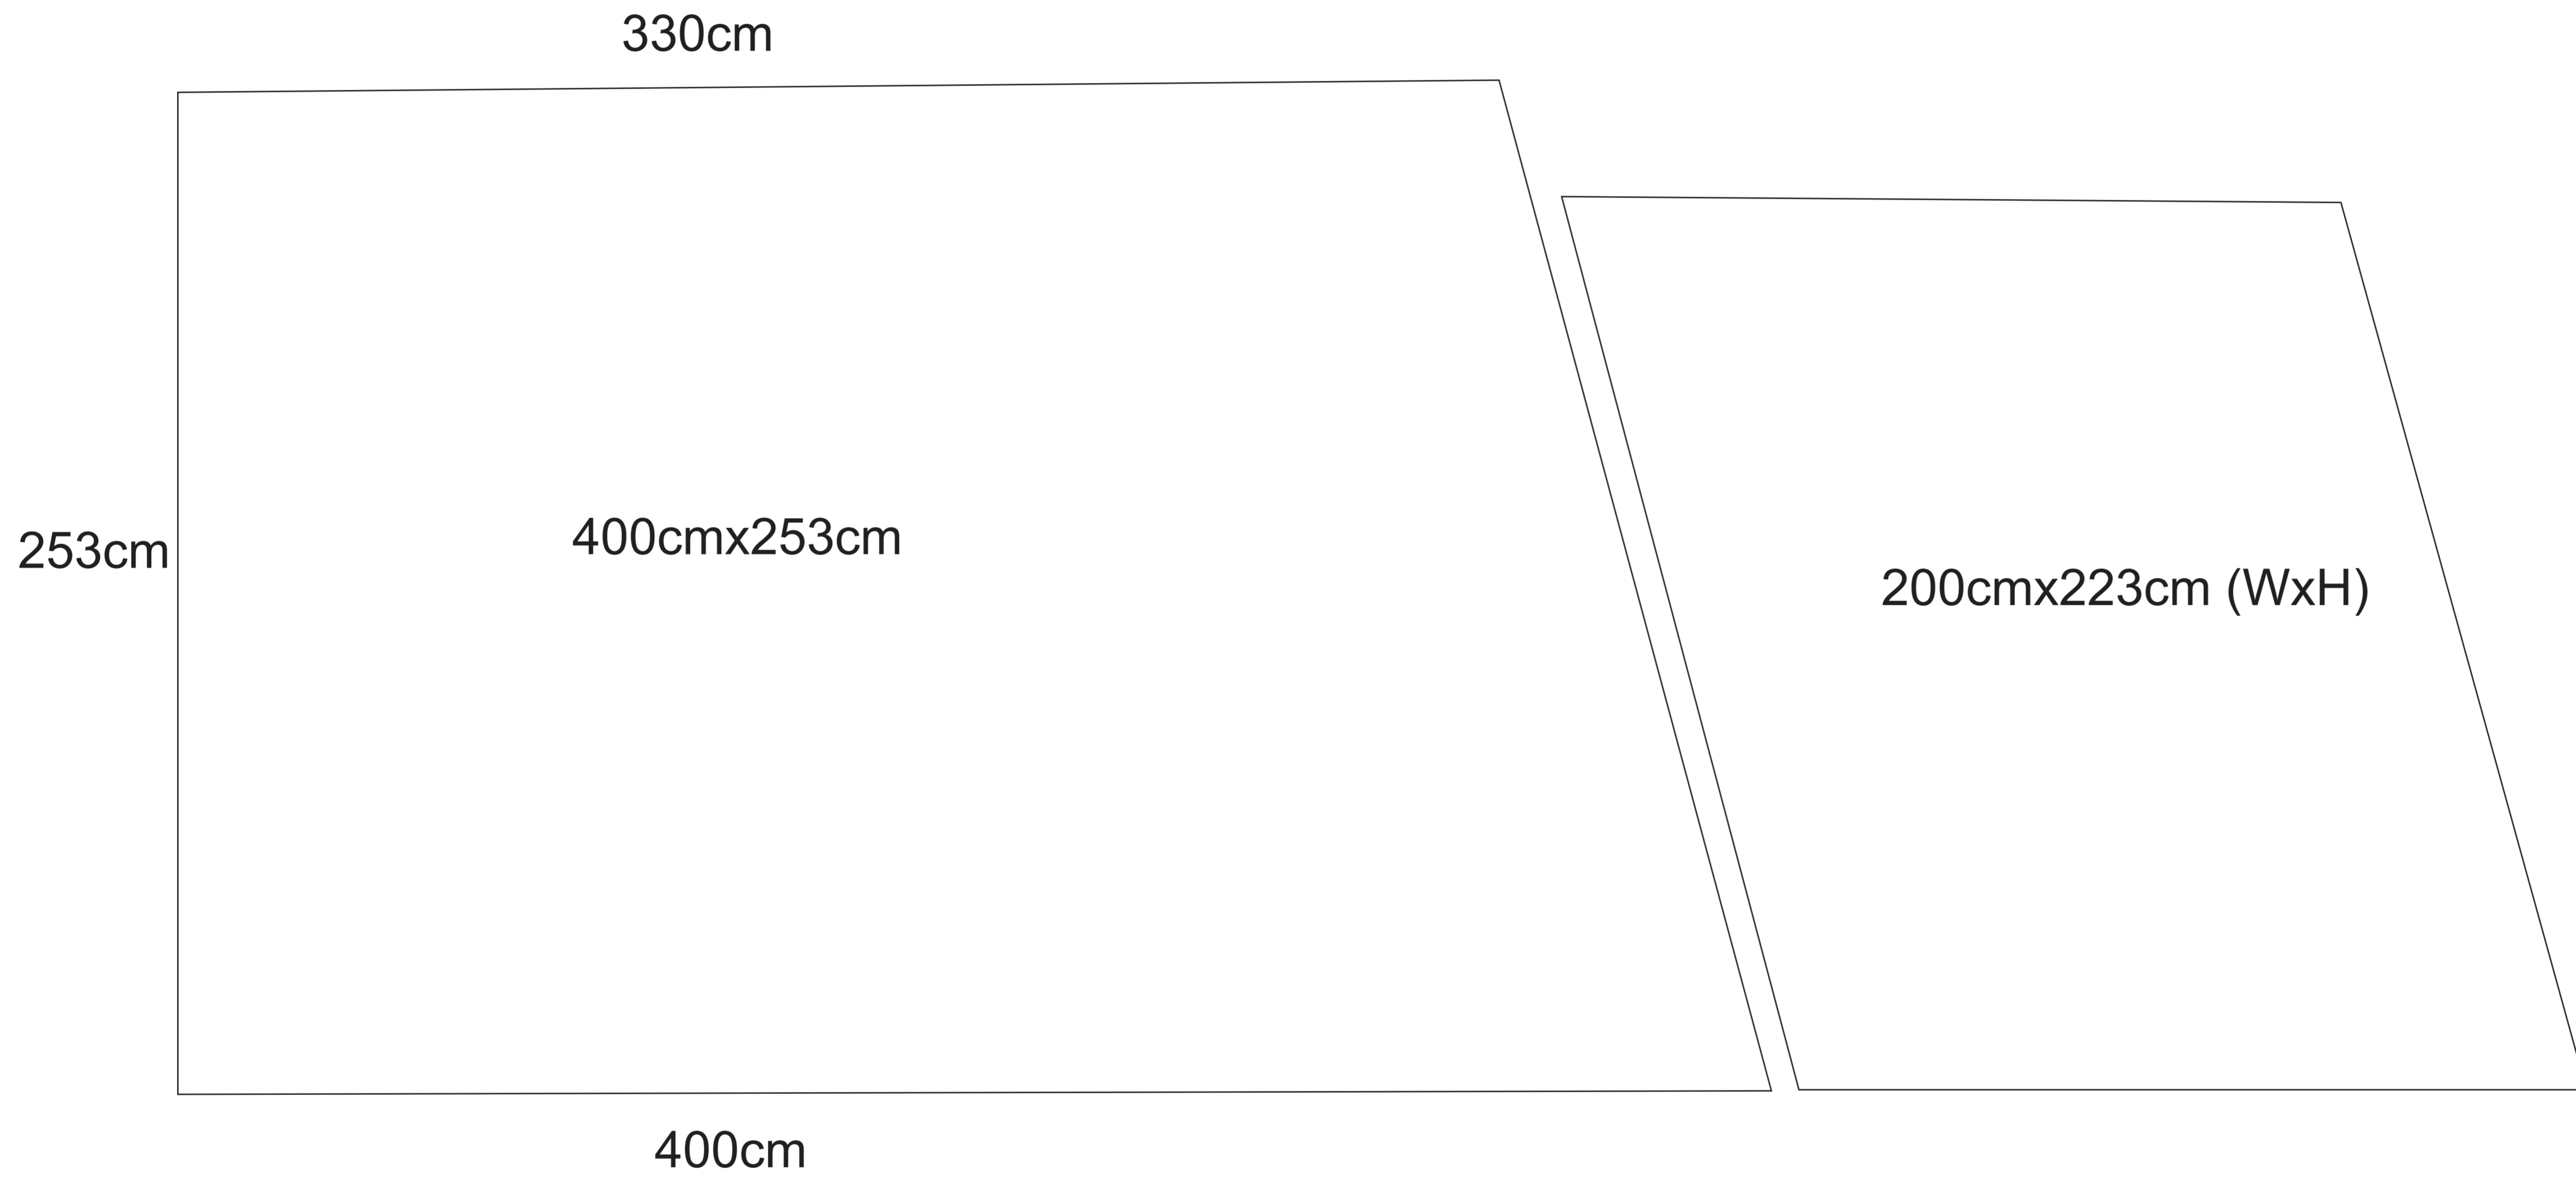

Quick Pop-up Z09

CMYK colors
100 or 120 DPI
PDF format

Arch:
100cmx483cm

Side Panel 400cm

Top
100cmx260cm

Front
100cmx223cm

120cm

Left 280cm

Front 120cm