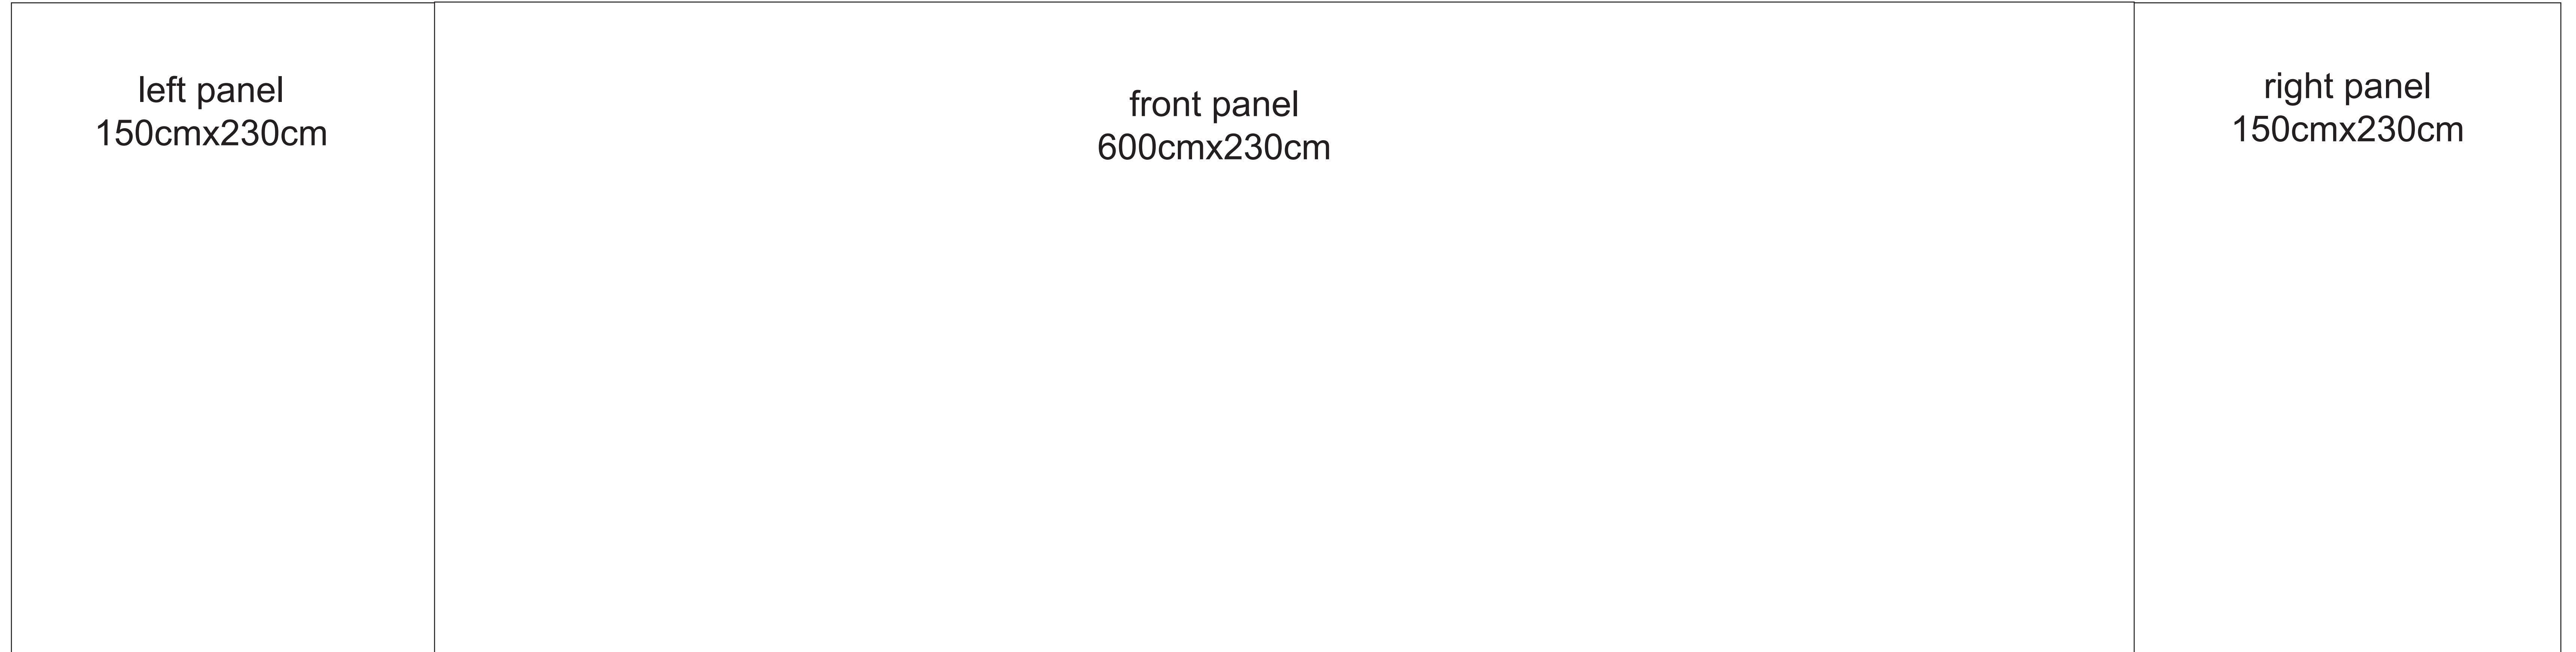

Quick pop-up U2
CMYK colors, 120 dpi, AI or PDF

Left, middle and right panel, is one seamless graphic 900x230cm

left panel
150cmx230cm

front panel
600cmx230cm

right panel
150cmx230cm

230cm