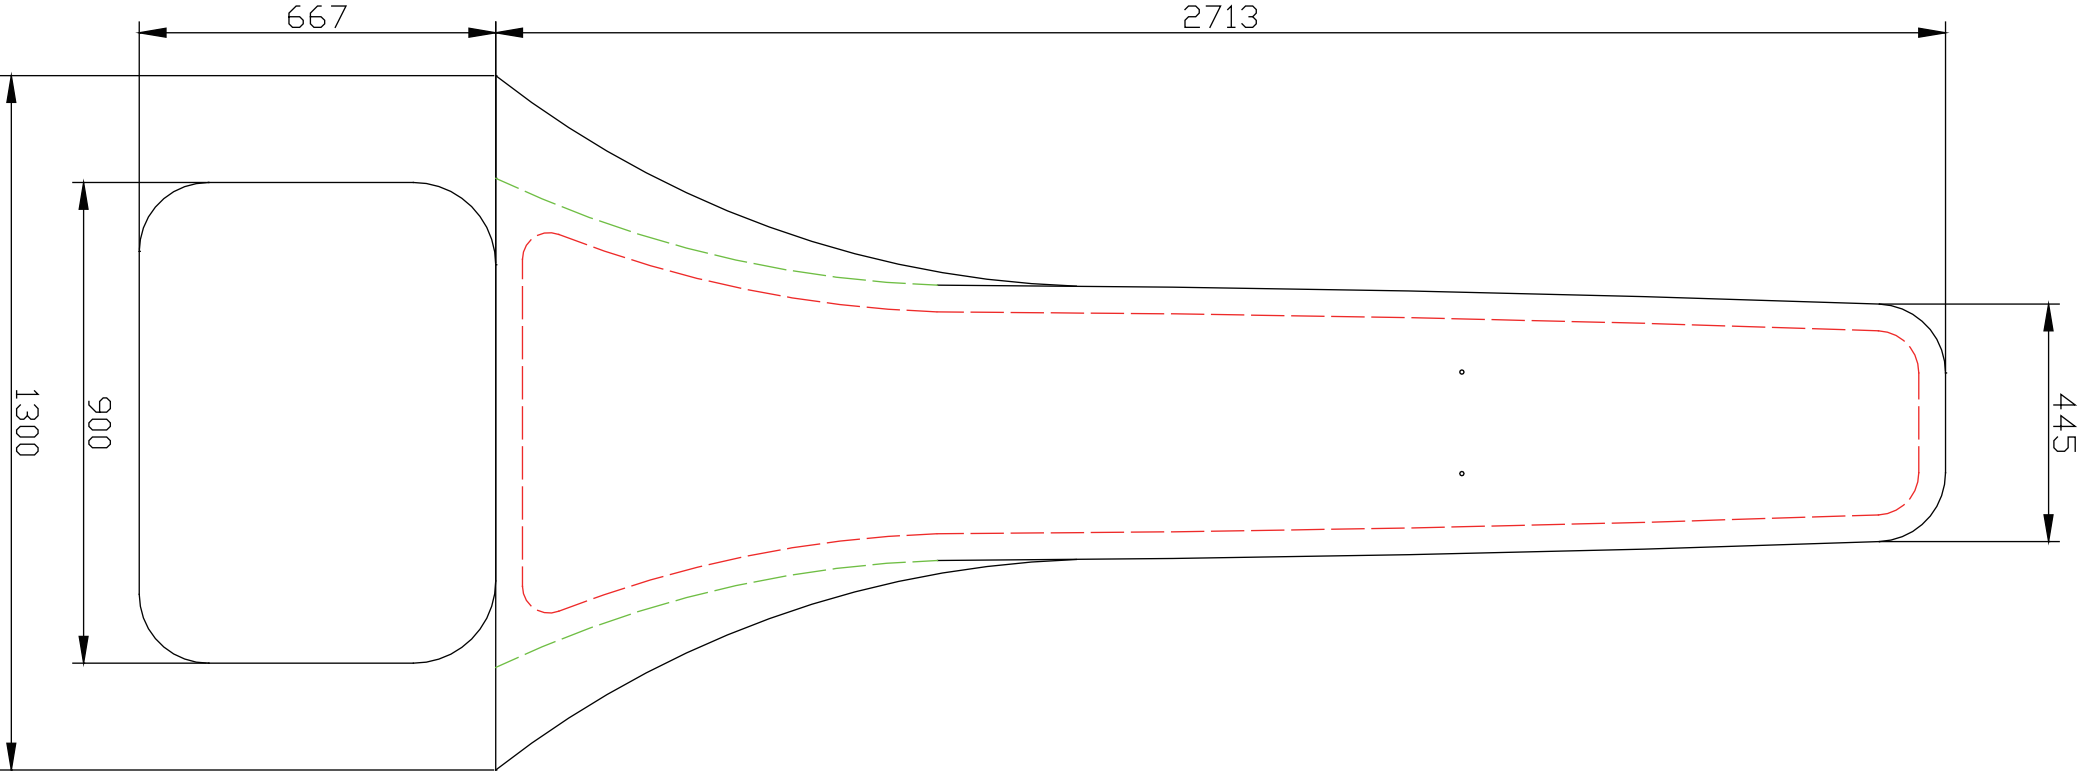

TV Tower VH-01

GRAPHIC SIZE in MM

- Layout area
- - - Safe viewable area
- - - Front viewable area