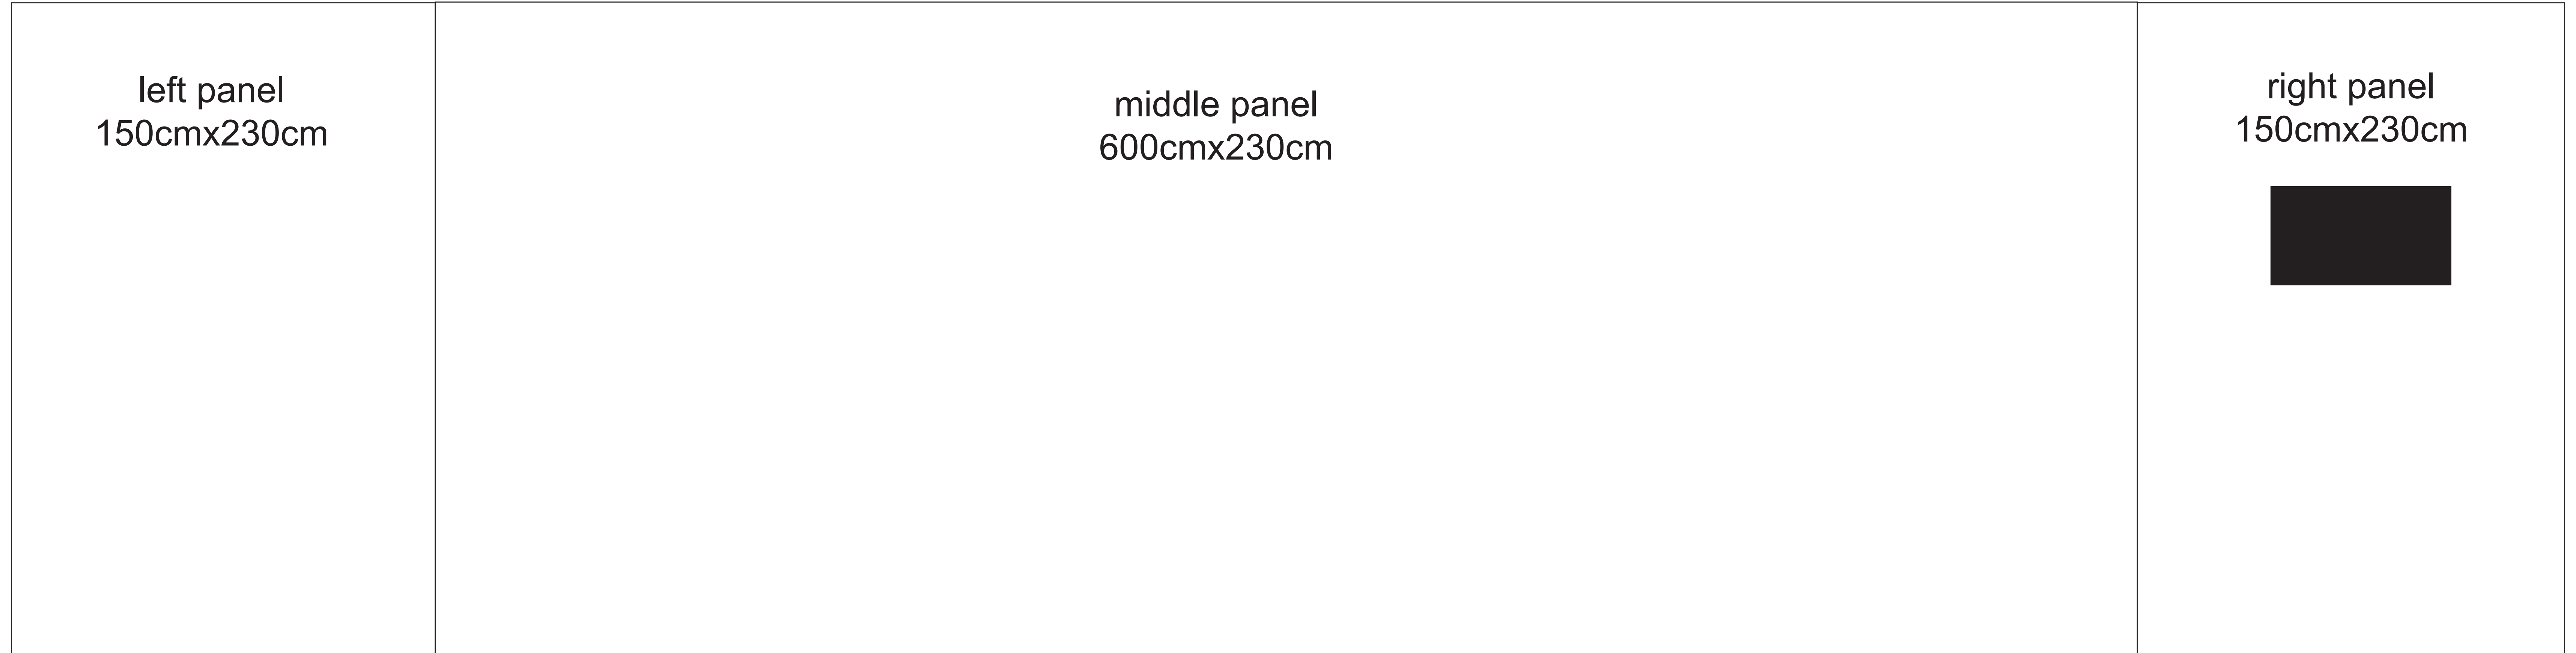

Quick pop-up A-18
CMYK colors, 120 dpi, AI or PDF

Left, middle and right panel, is one complete graphic

center of TV to the floor is 165cm

Shelves position:
130cm and 100cm , to the floor

230cm

900cm